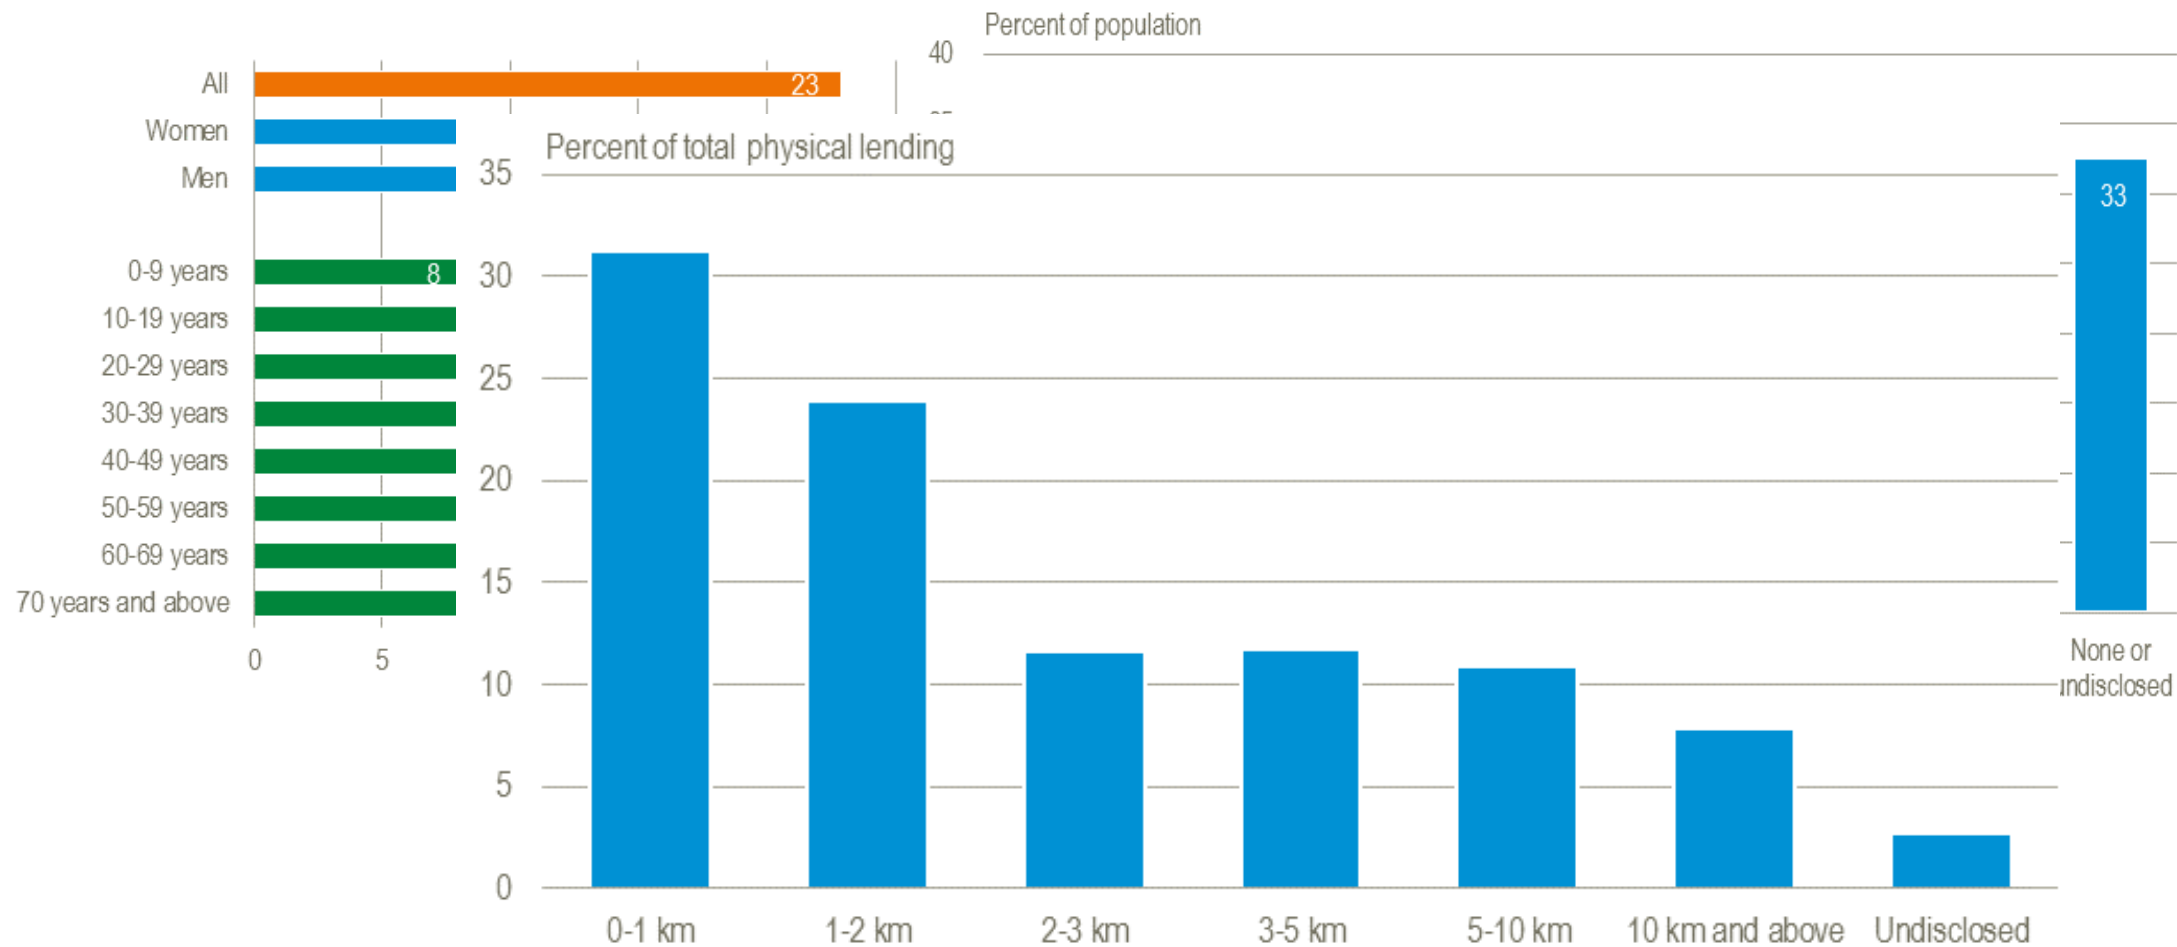

Our data flow

Our registers offer great potential

Which results did we get?

Looking deeper for more results

During COVID-19 in 2020

Researchers using our data

Source	ID	DATE	TAKED UT	AUDIENCE	SUBJECT	MATERIAL TYPE	LANGUA GE	MUNICIPALITY OF TAKEOUT	MUNICIPALITY OF LOANER	BRANCH-ID	BRANCH
FBS	1342656	28-02-2020	1	adult	fiction	book	danish	791	791	DK-779100	Viborg Bibliotekerne, Hovedbiblioteket
FBS	1299816	13-02-2020	1	adult	religion	article	danish	580	580	DK-758000	Aabenraa Bibliotek
FBS	1289283	11-03-2020	1	adult	culture	book	english	730	730	DK-773002	Randers Bibliotek Syd
FBS	816709	13-02-2020	1	adult	fiction	book	danish	167	167	DK-716700	Hovedbiblioteket
eReol	1916565	24-02-2020	1	children	religion	book	danish	657	657		
eReol	1745730	02-01-2020	1	children	culture	book	danish	580	580		
eReol	2221499	20-02-2020	1	children	history	game	danish	350	350		
eReol	1298387	24-03-2020	1	children	fiction	book	danish	461	461		