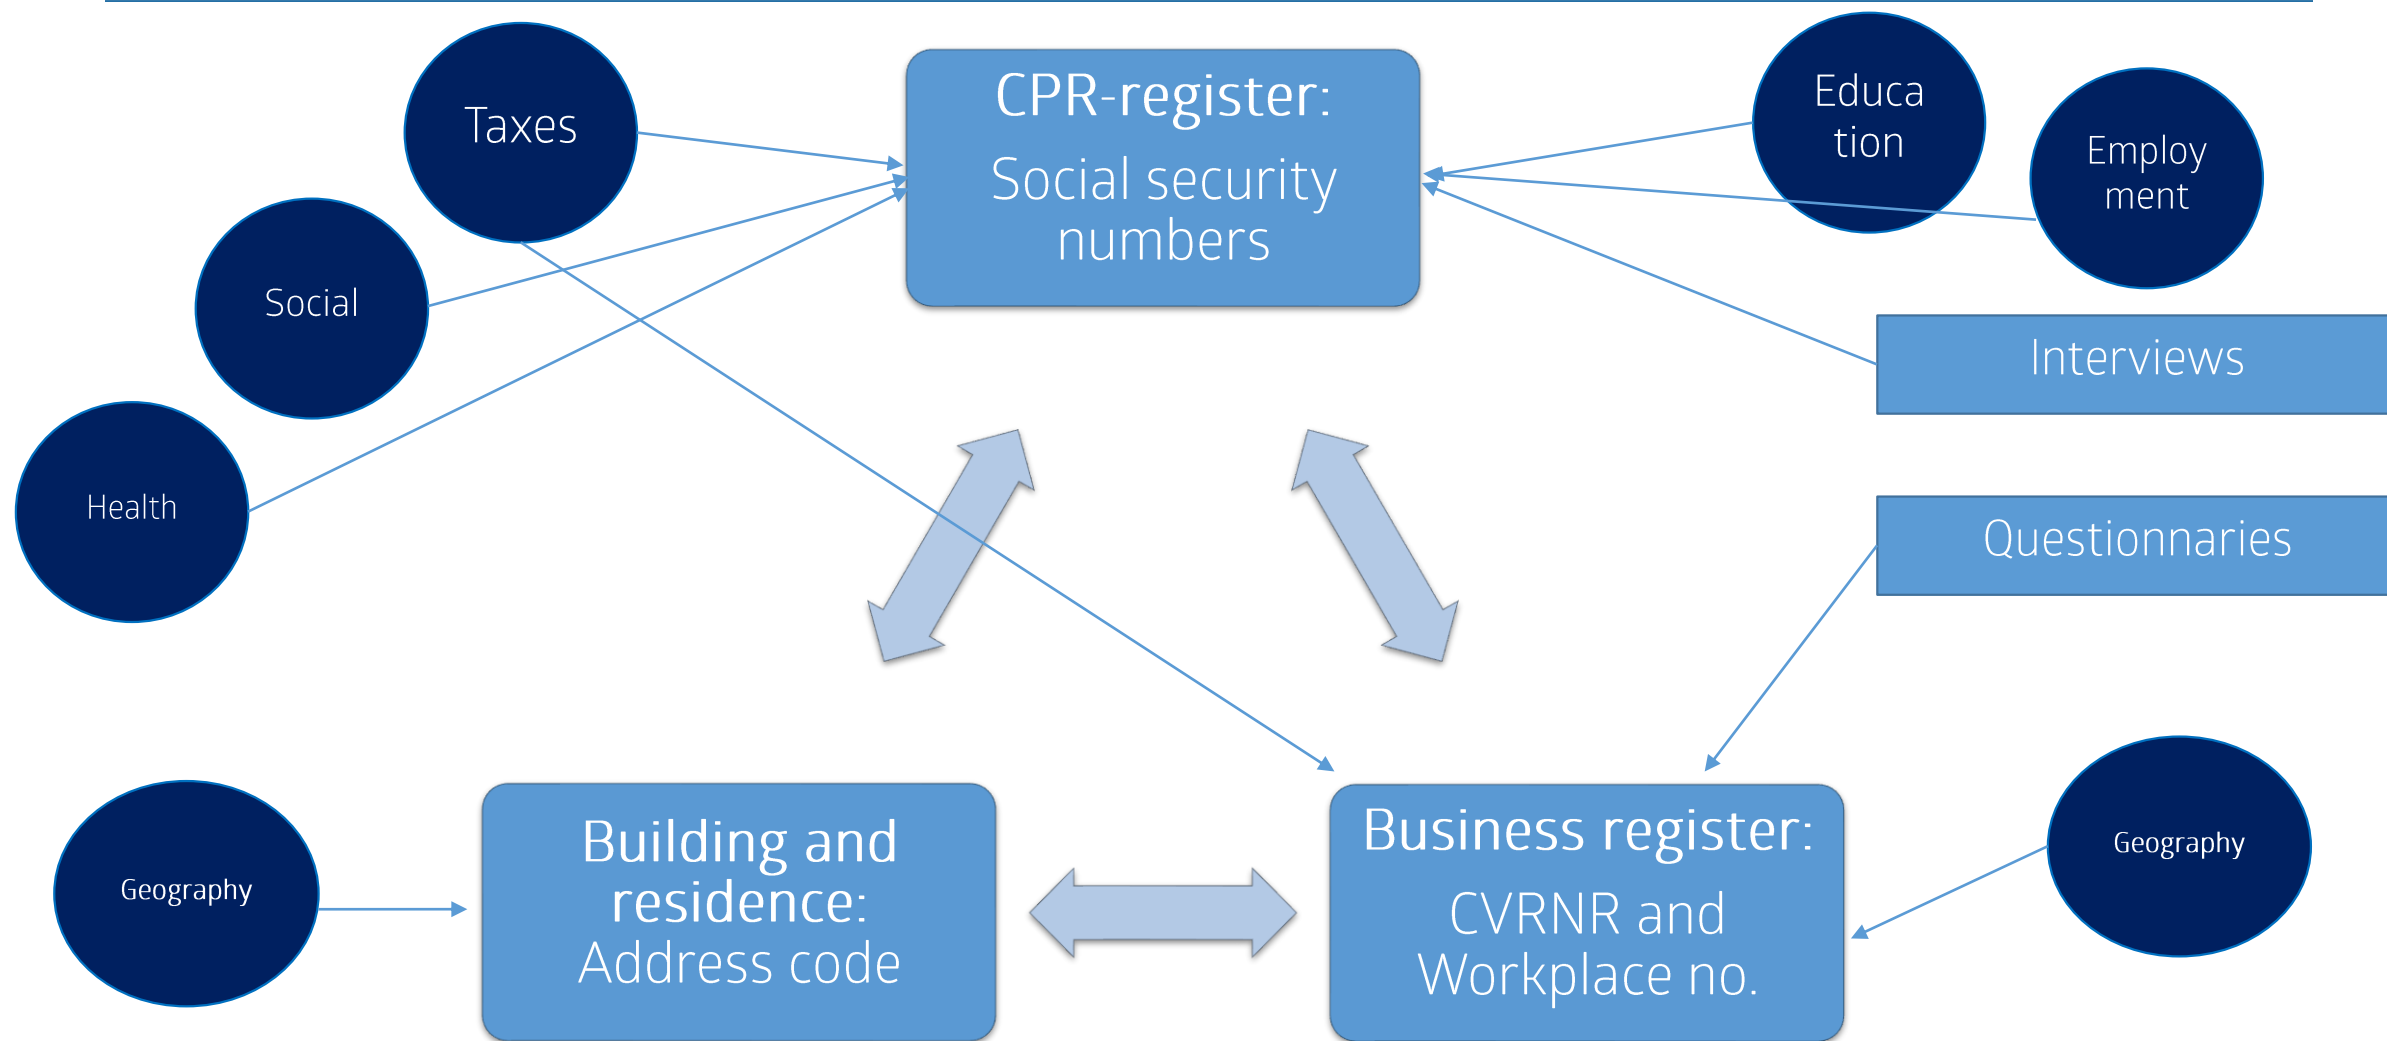

*Profiling library users in
Denmark*

Paul Lubson and Maria Pedersen

When GDPR locked out the libraries

What the data looks like

ACTION	AGENCYID	BRANCHID	FAUSTNUMBER	LOANID	MUNICIPALITY	TRANSACTIONTIME	PERSONID
CHECKIN	DK-775100	DK-775140	54379226	857984320	751	20190916113605	12345678
CHECKIN	DK-775100	DK-775140	54172680	857160918	751	20190913112521	12345678
CHECKOUT	DK-775100	DK-775167	54966563	860908355	751	20190929154406	87654321
CHECKOUT	DK-775100	DK-775167	46624599	860908332	751	20190927181248	87654321
RENEW	DK-775100		106294348	856180909	751	20190905054213	87654321
RENEW	DK-775100		41014180	856180918	751	20190905054213	87654321

Our data flow

Our registers offer great potential

Which results did we get?

Looking deeper for more results

During COVID-19 in 2020

Researchers using our data

Source	ID	DATE	TAKED UT	AUDIENCE	SUBJECT	MATERIAL TYPE	LANGUA GE	MUNICIPALITY OF TAKEOUT	MUNICIPALITY OF LOANER	BRANCH-ID	BRANCH
FBS	1342656	28-02-2020	1	adult	fiction	book	danish	791	791	DK-779100	Viborg Bibliotekerne, Hovedbiblioteket
FBS	1299816	13-02-2020	1	adult	religion	article	danish	580	580	DK-758000	Aabenraa Bibliotek
FBS	1289283	11-03-2020	1	adult	culture	book	english	730	730	DK-773002	Randers Bibliotek Syd
FBS	816709	13-02-2020	1	adult	fiction	book	danish	167	167	DK-716700	Hovedbiblioteket
eReol	1916565	24-02-2020	1	children	religion	book	danish	657	657		
eReol	1745730	02-01-2020	1	children	culture	book	danish	580	580		
eReol	2221499	20-02-2020	1	children	history	game	danish	350	350		
eReol	1298387	24-03-2020	1	children	fiction	book	danish	461	461		

Publications:

- Inequality in learning opportunities during Covid-19: Evidence from library takeout
- Stratification in parents' selection of developmentally appropriate books for children: register-based evidence from Danish public libraries
- Evaluation of the Christmas TV-show "Kometernes Jul"