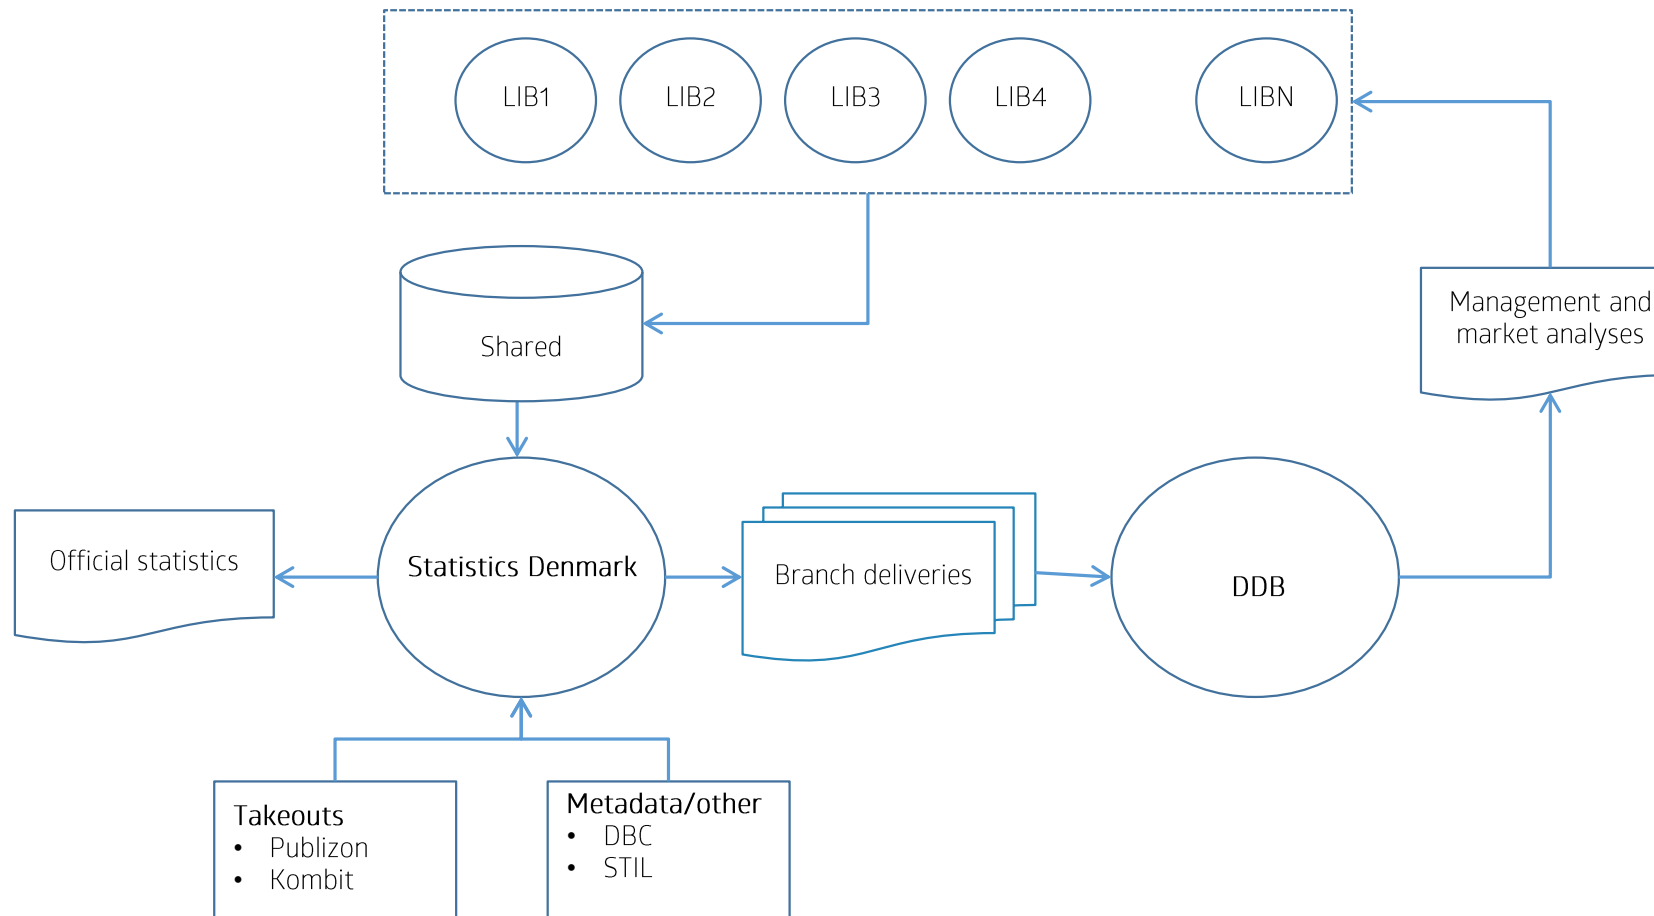

*Profiling library users in
Denmark*

Paul Lubson and Maria Pedersen

When GDPR locked out the libraries

What the data looks like

ACTION	AGENCYID	BRANCHID	FAUSTNUMBER	LOANID	MUNICIPALITY	TRANSACTIONTIME	PERSONID
CHECKIN	DK-775100	DK-775140	54379226	857984320	751	20190916113605	12345678
CHECKIN	DK-775100	DK-775140	54172680	857160918	751	20190913112521	12345678
CHECKOUT	DK-775100	DK-775167	54966563	860908355	751	20190929154406	87654321
CHECKOUT	DK-775100	DK-775167	46624599	860908332	751	20190927181248	87654321
RENEW	DK-775100		106294348	856180909	751	20190905054213	87654321
RENEW	DK-775100		41014180	856180918	751	20190905054213	87654321

Our data flow

Our registers offer great potential

Which results did we get?

Looking deeper for more results

During COVID-19 in 2020

Researchers using our data

Source	ID	DATE	TAKED UT	AUDIENCE	SUBJECT	MATERIAL TYPE	LANGUA GE	MUNICIPALITY OF TAKEOUT	MUNICIPALITY OF LOANER	BRANCH-ID	BRANCH
FBS	1342656	28-02-2020	1	adult	fiction	book	danish	791	791	DK-779100	Viborg Bibliotekerne, Hovedbiblioteket
FBS	1299816	13-02-2020	1	adult	religion	article	danish	580	580	DK-758000	Aabenraa Bibliotek
FBS	1289283	11-03-2020	1	adult	culture	book	english	730	730	DK-773002	Randers Bibliotek Syd
FBS	816709	13-02-2020	1	adult	fiction	book	danish	167	167	DK-716700	Hovedbiblioteket
eReol	1916565	24-02-2020	1	children	religion	book	danish	657	657		
eReol	1745730	02-01-2020	1	children	culture	book	danish	580	580		
eReol	2221499	20-02-2020	1	children	history	game	danish	350	350		
eReol	1298387	24-03-2020	1	children	fiction	book	danish	461	461		