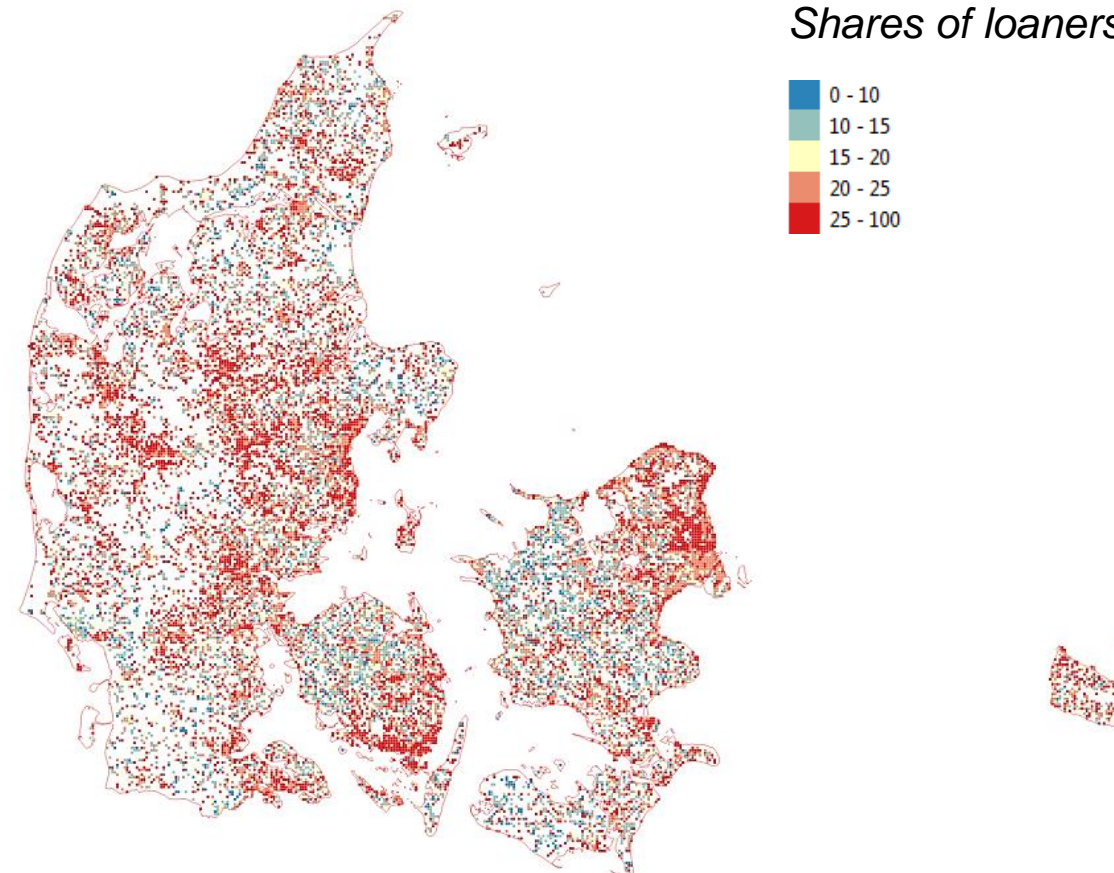

Shares of loaners