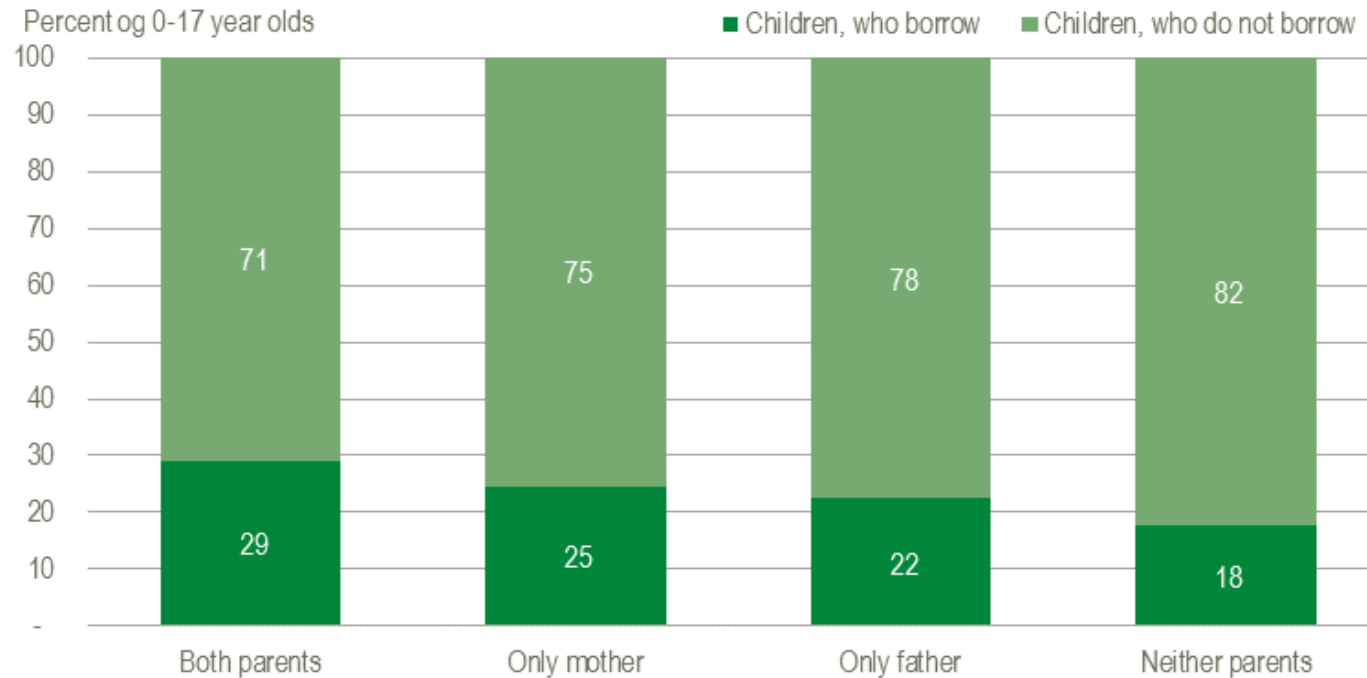

Our data flow

Our registers offer great potential

Which results did we get?

Looking deeper for more results

During COVID-19 in 2020

Researchers using our data

Source	ID	DATE	TAKED UT	AUDIENCE	SUBJECT	MATERIAL TYPE	LANGUA GE	MUNICIPALITY OF TAKEOUT	MUNICIPALITY OF LOANER	BRANCH-ID	BRANCH
FBS	1342656	28-02-2020	1	adult	fiction	book	danish	791	791	DK-779100	Viborg Bibliotekerne, Hovedbiblioteket
FBS	1299816	13-02-2020	1	adult	religion	article	danish	580	580	DK-758000	Aabenraa Bibliotek
FBS	1289283	11-03-2020	1	adult	culture	book	english	730	730	DK-773002	Randers Bibliotek Syd
FBS	816709	13-02-2020	1	adult	fiction	book	danish	167	167	DK-716700	Hovedbiblioteket
eReol	1916565	24-02-2020	1	children	religion	book	danish	657	657		
eReol	1745730	02-01-2020	1	children	culture	book	danish	580	580		
eReol	2221499	20-02-2020	1	children	history	game	danish	350	350		
eReol	1298387	24-03-2020	1	children	fiction	book	danish	461	461		