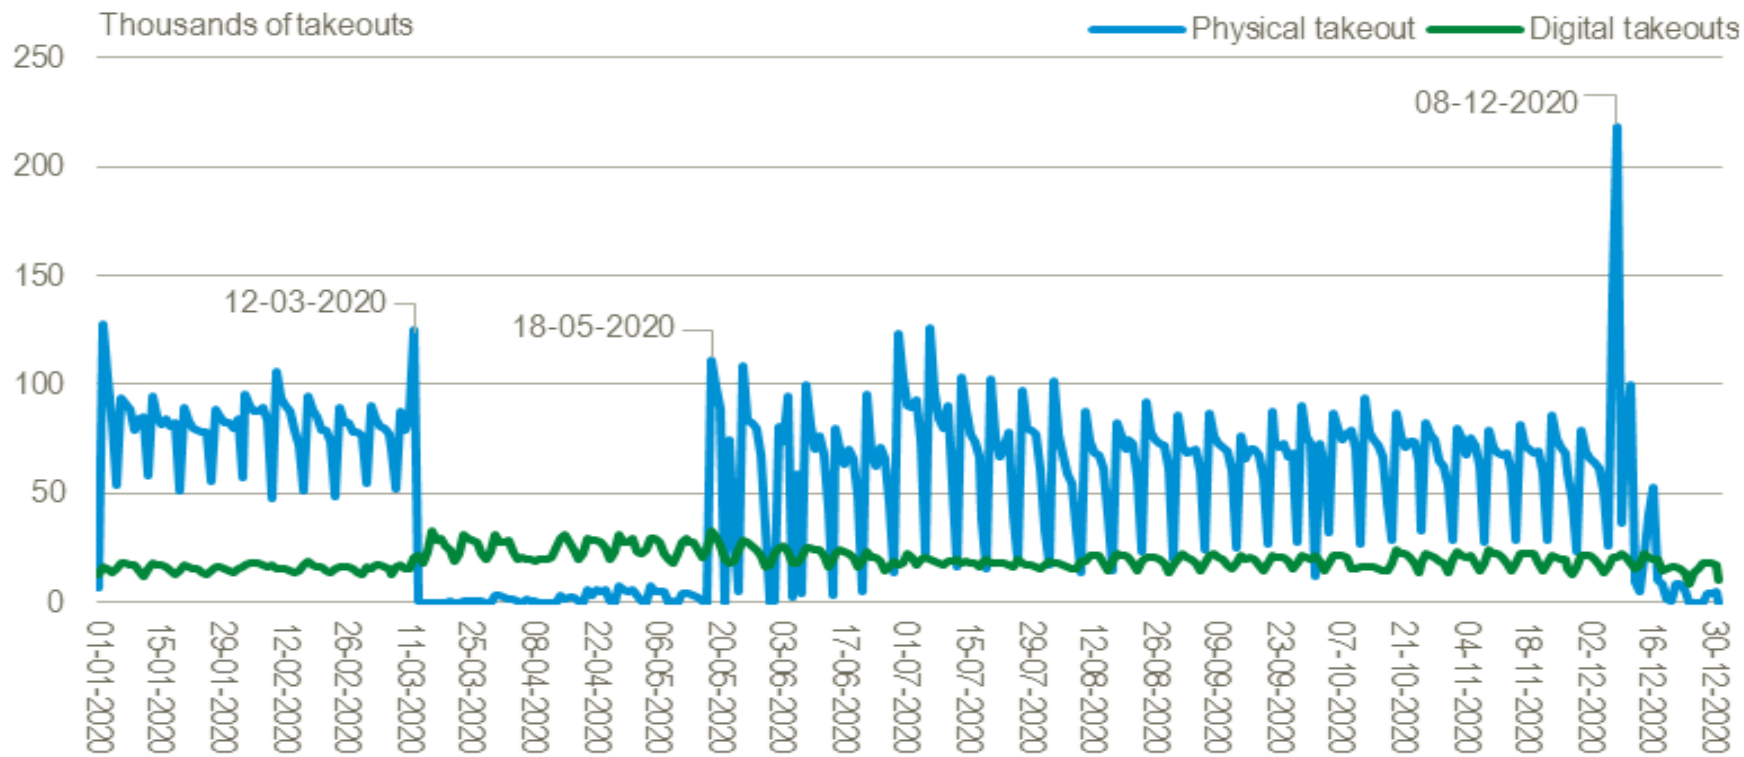

Our data flow

Our registers offer great potential

Which results did we get?

Looking deeper for more results

During COVID-19 in 2020

Researchers using our data

Source	ID	DATE	TAKED UT	AUDIENCE	SUBJECT	MATERIAL TYPE	LANGUA GE	MUNICIPALITY OF TAKEOUT	MUNICIPALITY OF LOANER	BRANCH-ID	BRANCH
FBS	1342656	28-02-2020	1	adult	fiction	book	danish	791	791	DK-779100	Viborg Bibliotekerne, Hovedbiblioteket
FBS	1299816	13-02-2020	1	adult	religion	article	danish	580	580	DK-758000	Aabenraa Bibliotek
FBS	1289283	11-03-2020	1	adult	culture	book	english	730	730	DK-773002	Randers Bibliotek Syd
FBS	816709	13-02-2020	1	adult	fiction	book	danish	167	167	DK-716700	Hovedbiblioteket
eReol	1916565	24-02-2020	1	children	religion	book	danish	657	657		
eReol	1745730	02-01-2020	1	children	culture	book	danish	580	580		
eReol	2221499	20-02-2020	1	children	history	game	danish	350	350		
eReol	1298387	24-03-2020	1	children	fiction	book	danish	461	461		